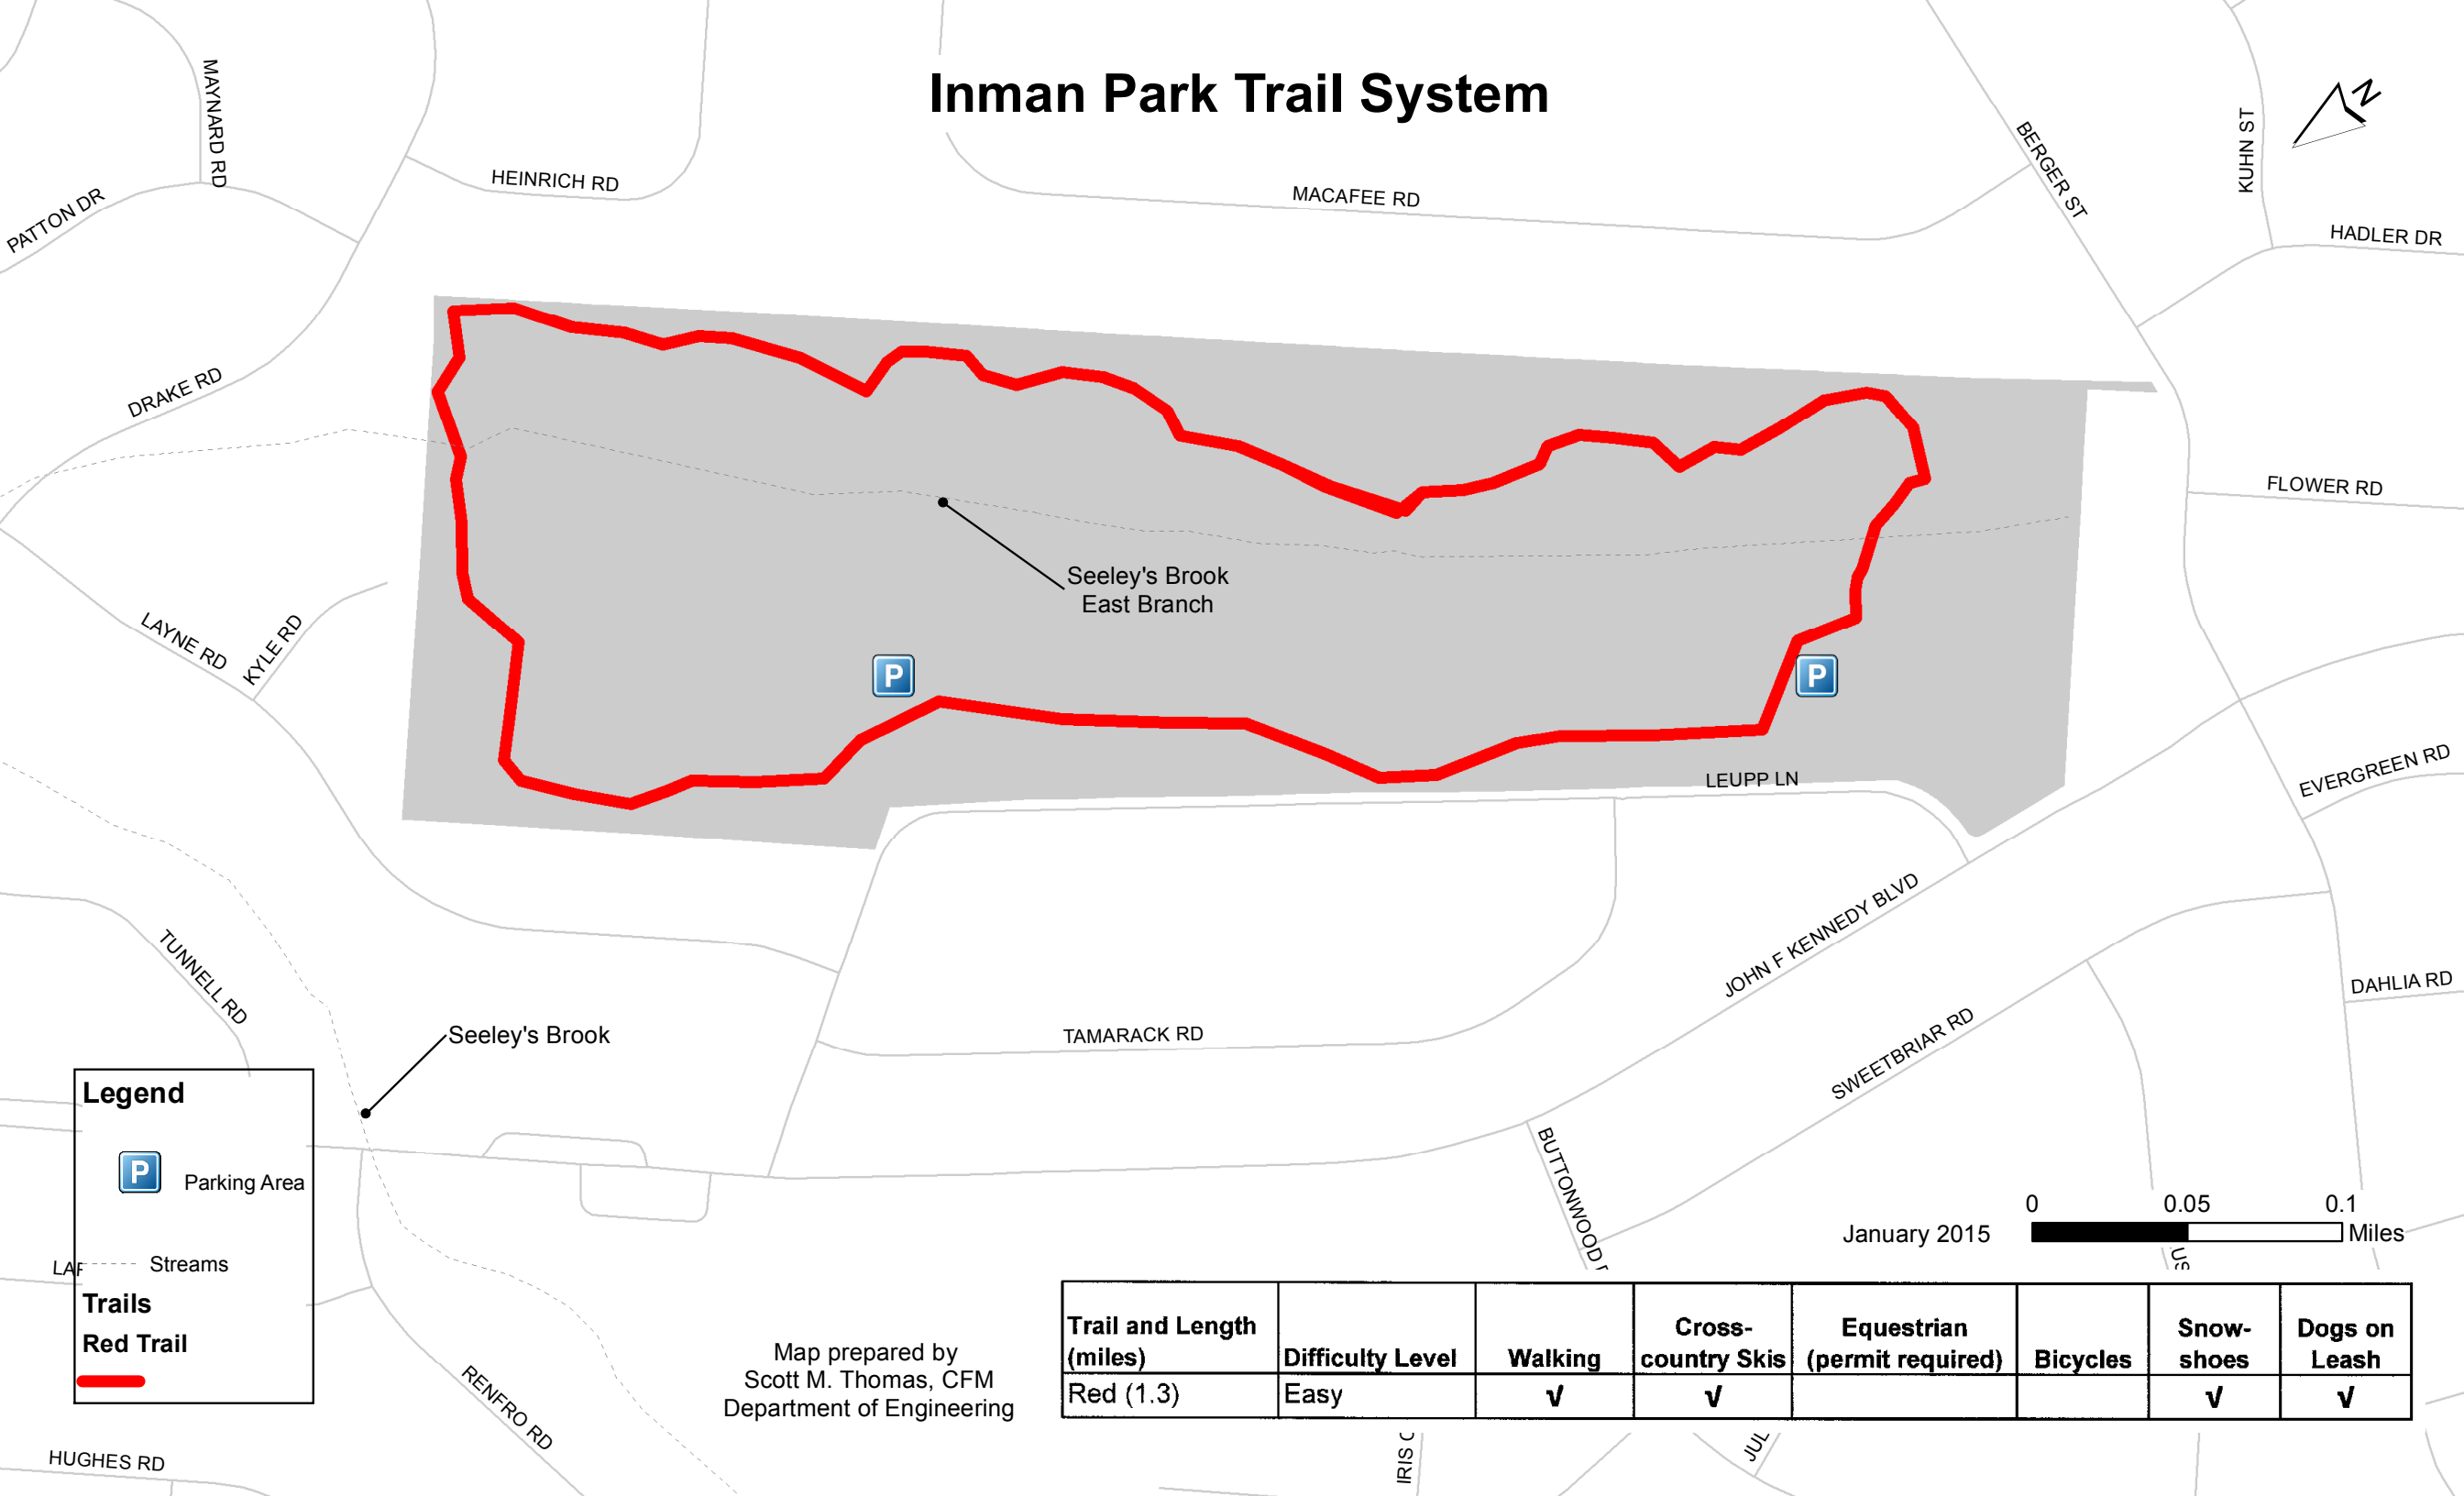

Inman Park Trail System

Legend

Parking Area

Streams

Trails

Red Trail

Map prepared by
 Scott M. Thomas, CFM
 Department of Engineering

Trail and Length (miles)	Difficulty Level	Walking	Cross-country Skis	Equestrian (permit required)	Bicycles	Snowshoes	Dogs on Leash
Red (1.3)	Easy	✓	✓			✓	✓