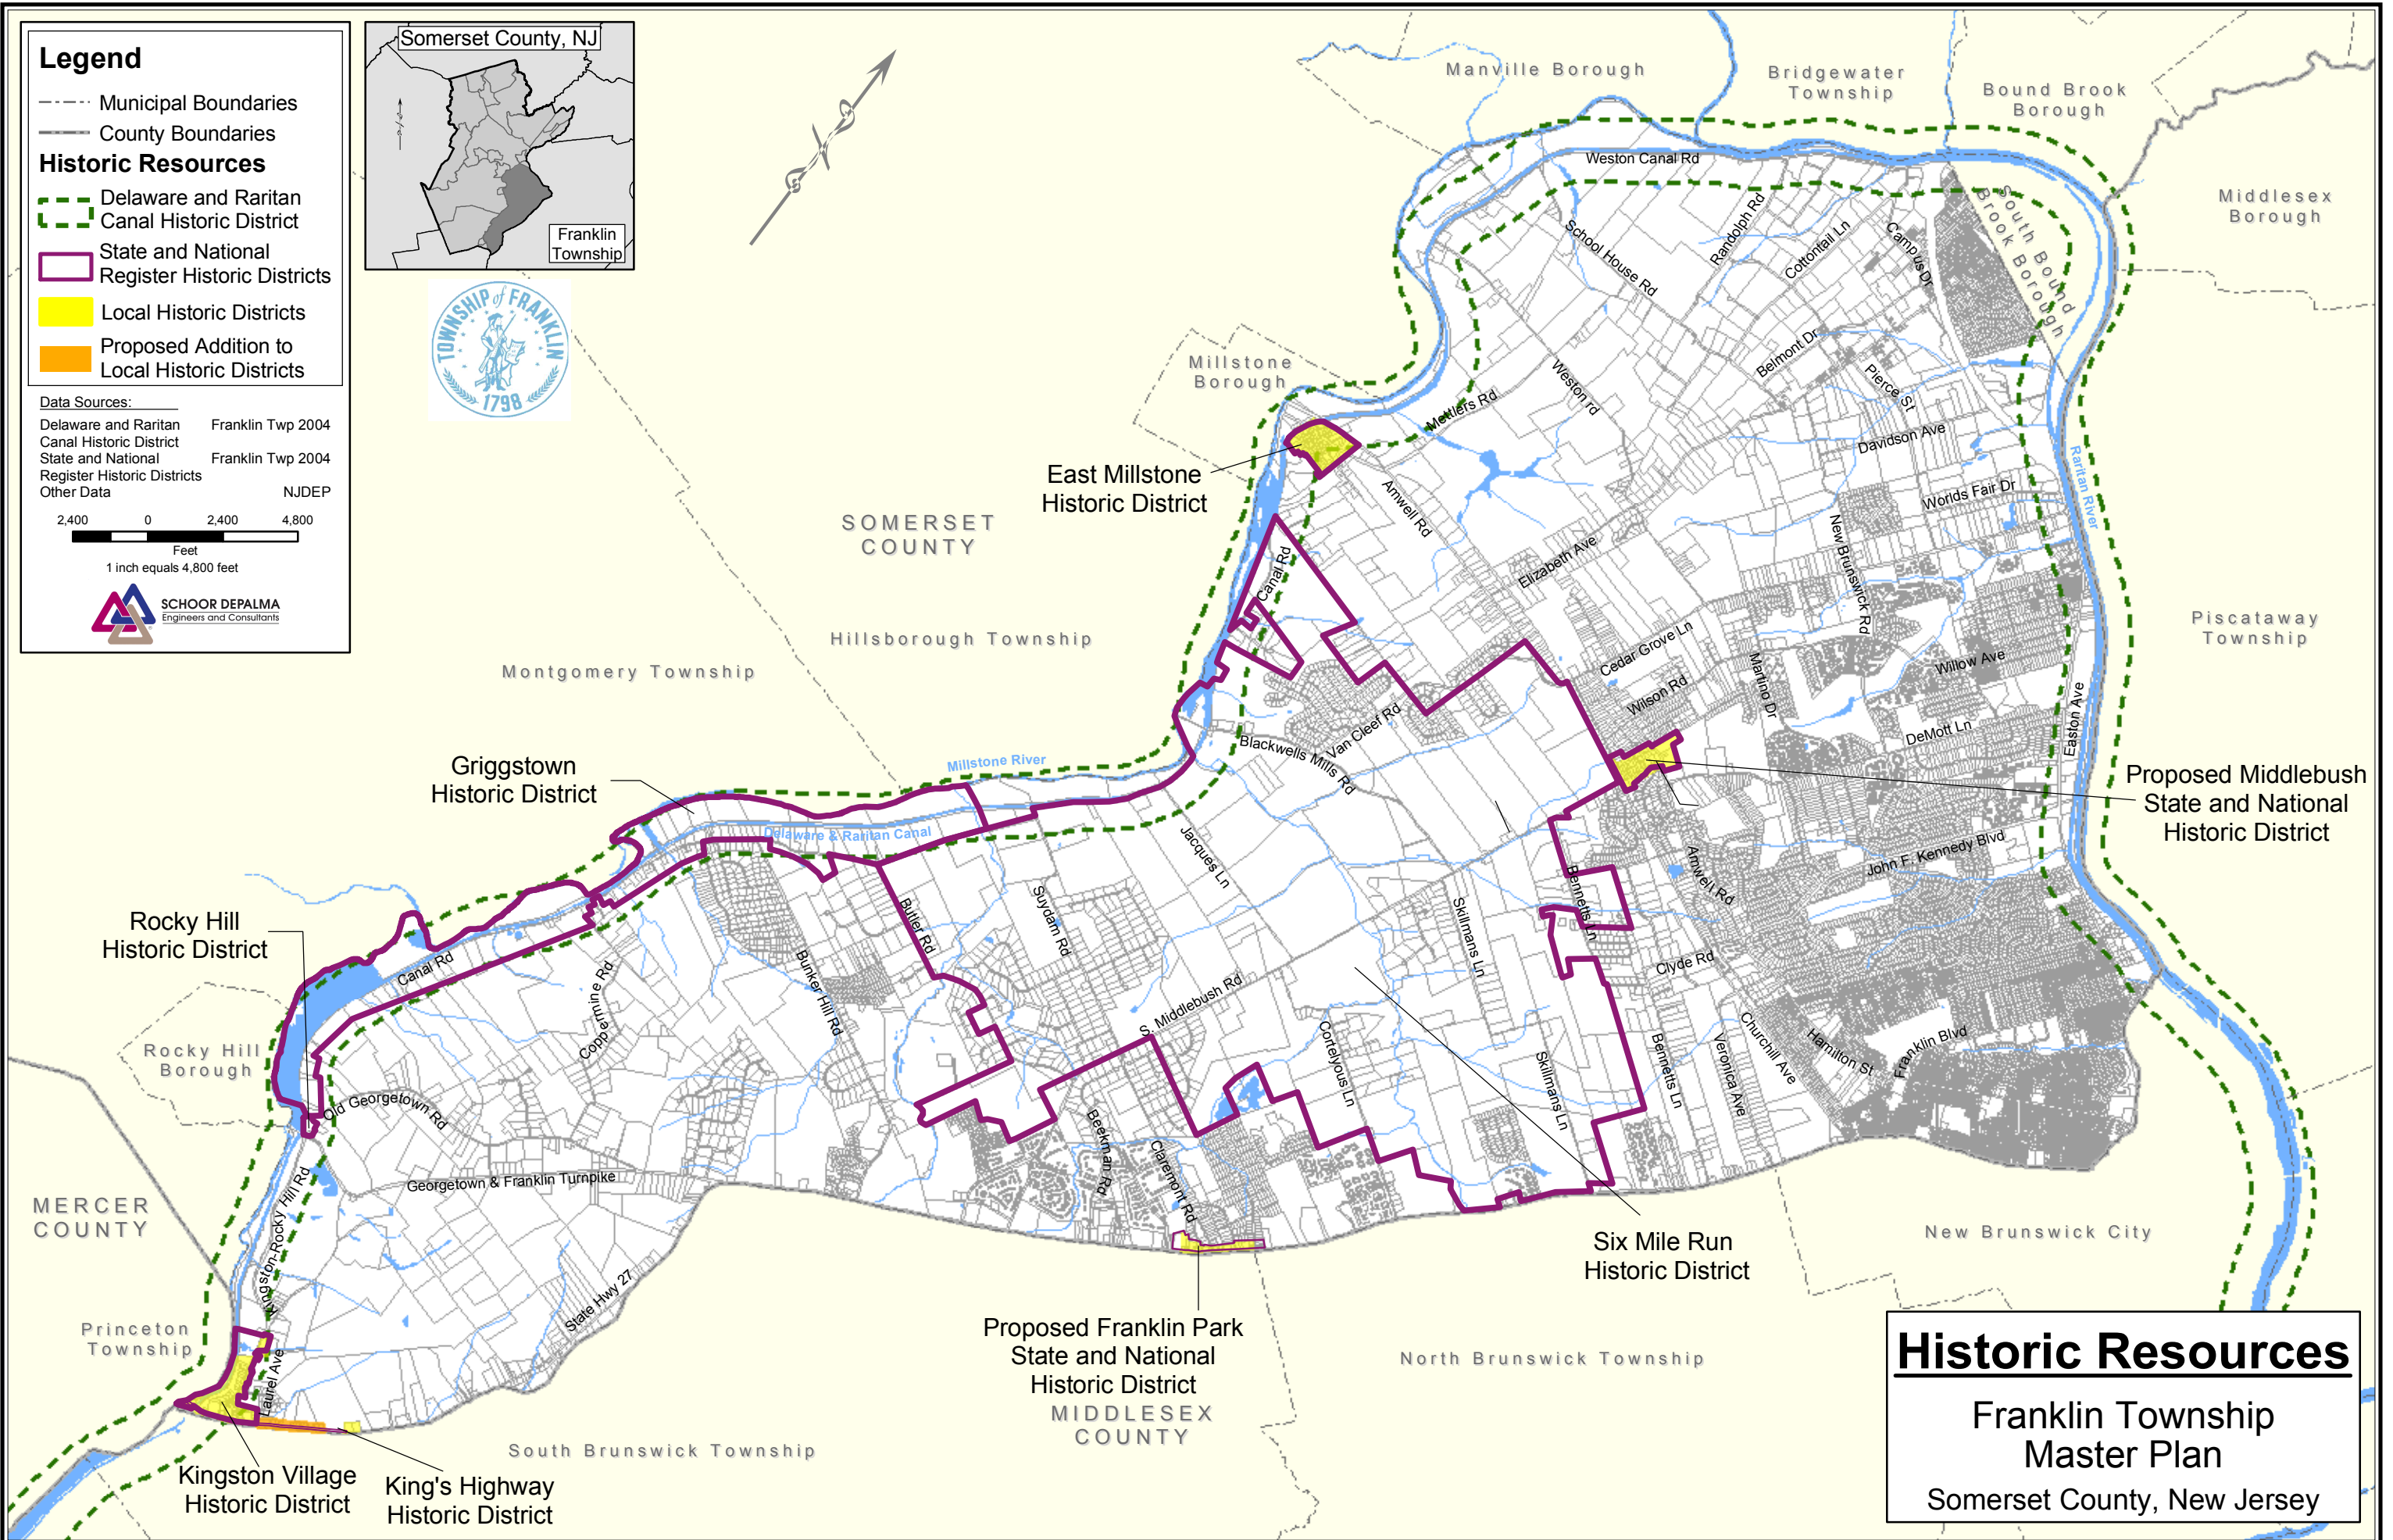

- Legend**
- Municipal Boundaries
 - County Boundaries
 - Historic Resources**
 - - - Delaware and Raritan Canal Historic District
 - ▭ State and National Register Historic Districts
 - ▭ Local Historic Districts
 - ▭ Proposed Addition to Local Historic Districts

Data Sources:

Delaware and Raritan Canal Historic District	Franklin Twp 2004
State and National Register Historic Districts	Franklin Twp 2004
Other Data	NJDEP

Historic Resources
 Franklin Township
 Master Plan
 Somerset County, New Jersey