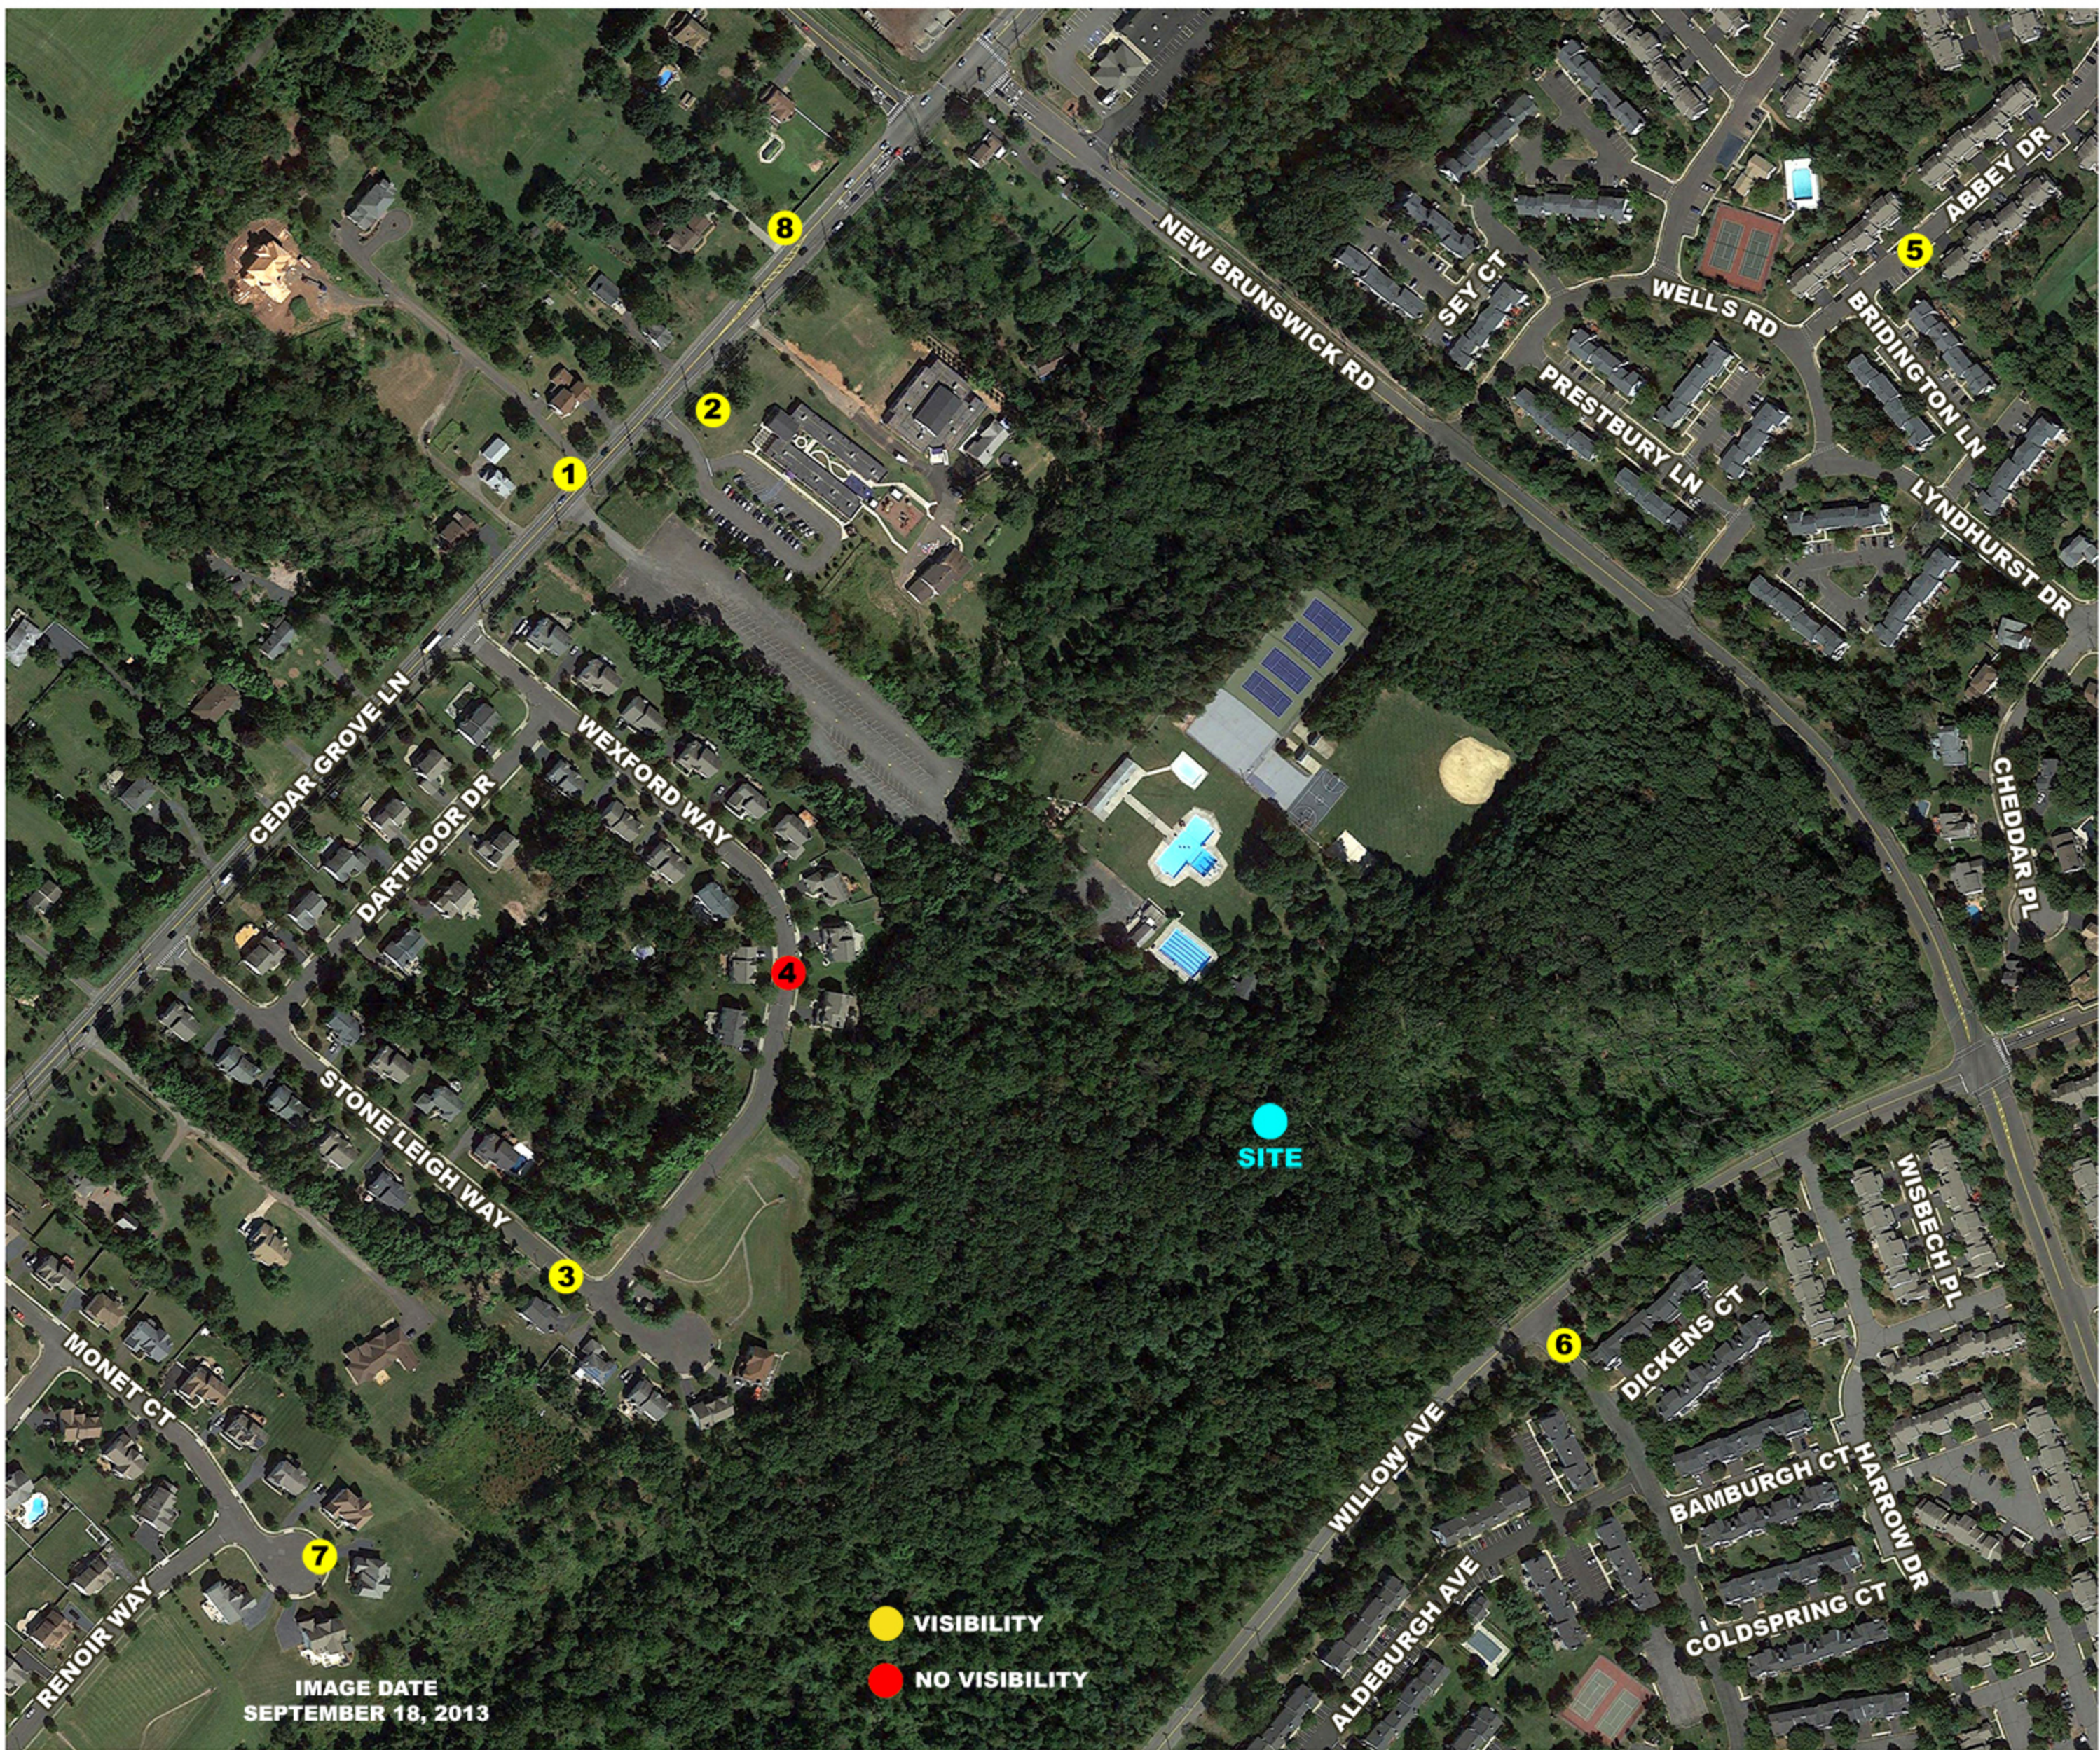

156 CEDAR GROVE LANE
TOWNSHIP OF FRANKLIN
SOMERSET COUNTY, NJ

VIEW FROM
#293 ABBEY DRIVE
PHOTOGRAPH TAKEN: OCTOBER 15, 2016

verizon^v

156 CEDAR GROVE LANE
TOWNSHIP OF FRANKLIN
SOMERSET COUNTY, NJ

VIEW WITH PROPOSED
WIRELESS COMMUNICATIONS FACILITY
(TREEPOLE)

156 CEDAR GROVE LANE
TOWNSHIP OF FRANKLIN
SOMERSET COUNTY, NJ

VIEW WITH PROPOSED
WIRELESS COMMUNICATIONS FACILITY
(TREEPOLE)

156 CEDAR GROVE LANE
TOWNSHIP OF FRANKLIN
SOMERSET COUNTY, NJ

VIEW WITH PROPOSED
WIRELESS COMMUNICATIONS FACILITY
(FLAGLESS FLAGPOLE)

156 CEDAR GROVE LANE
TOWNSHIP OF FRANKLIN
SOMERSET COUNTY, NJ

VIEW FROM
#147 CEDAR GROVE LANE
PHOTOGRAPH TAKEN: OCTOBER 15, 2016

verizon^v

8A

156 CEDAR GROVE LANE
TOWNSHIP OF FRANKLIN
SOMERSET COUNTY, NJ

VIEW WITH PROPOSED
WIRELESS COMMUNICATIONS FACILITY
(TREEPOLE)

verizon^v

156 CEDAR GROVE LANE
TOWNSHIP OF FRANKLIN
SOMERSET COUNTY, NJ

VIEW WITH PROPOSED
WIRELESS COMMUNICATIONS FACILITY
(FLAGLESS FLAGPOLE)

verizon^v

PHOTOGRAPH LOCATIONS

GRAPHIC SCALE

±200' ±0' ±200' ±400' ±800'