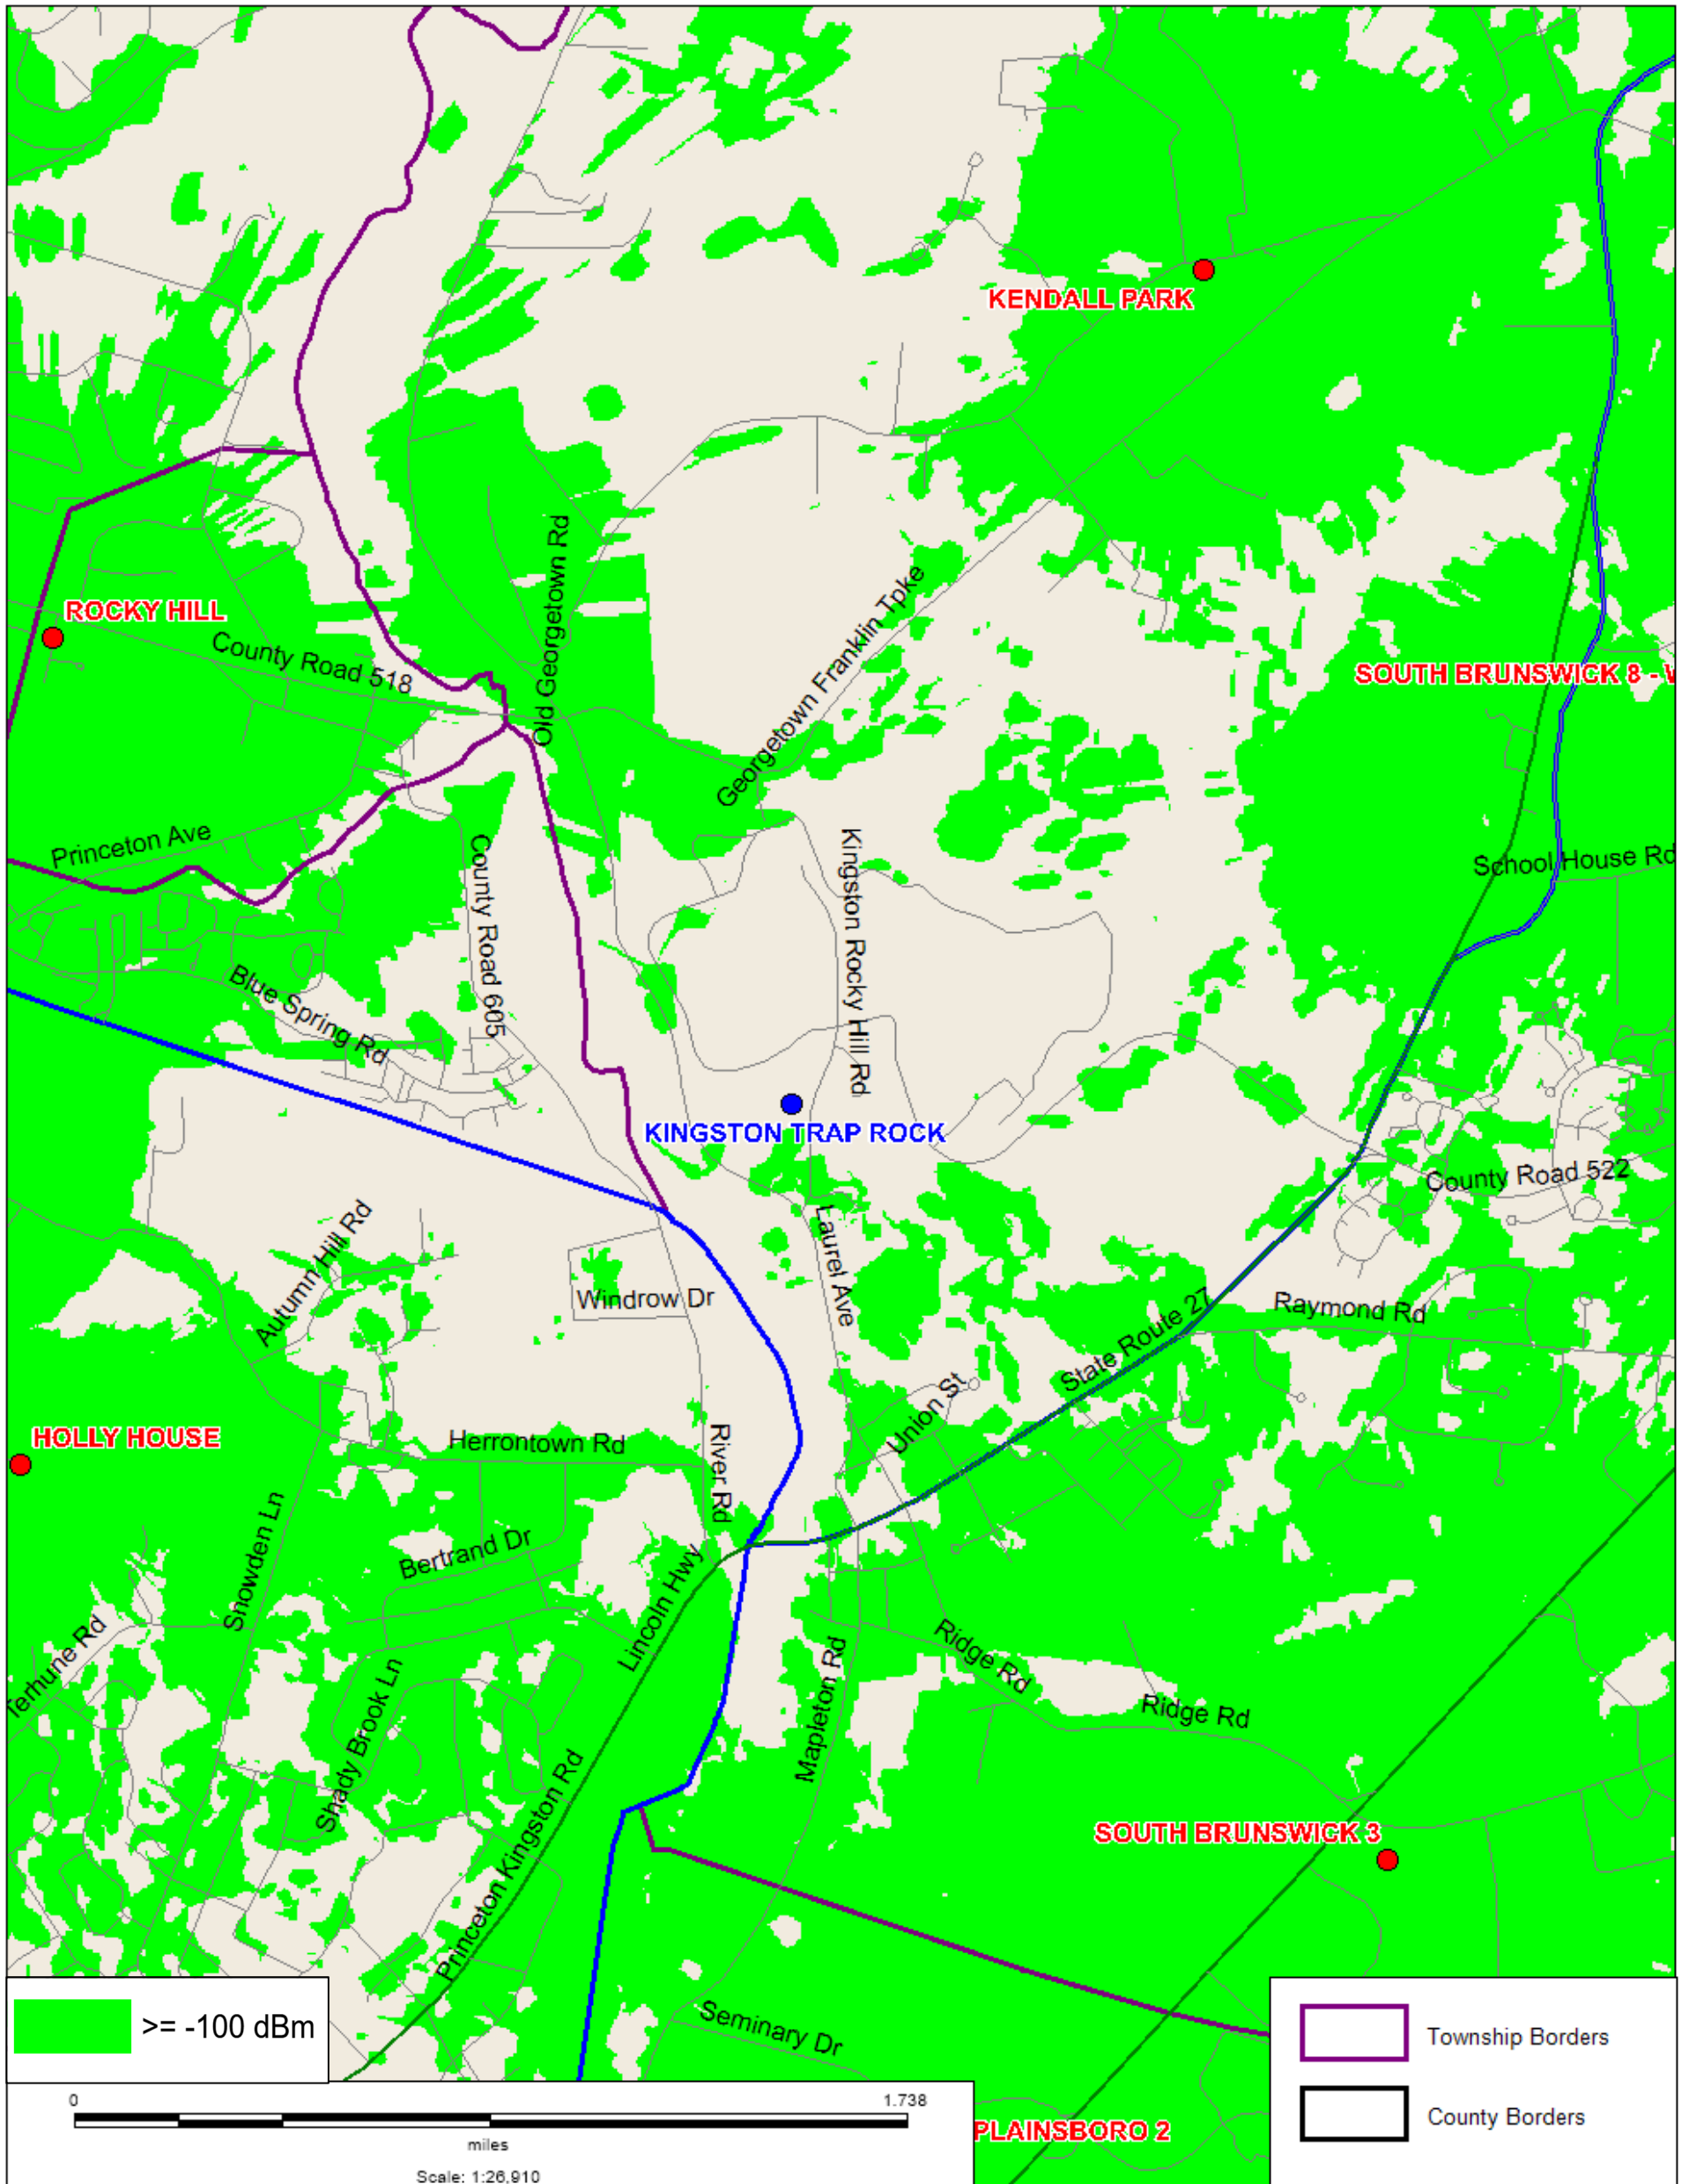

NEW YORK SMSA LIMITED PARTNERSHIP D/B/A VERIZON WIRELESS

KINGSTON TRAP ROCK SITE

122 LAUREL AVE FRANKLIN TOWNSHIP, NJ

MAP 1 - VERIZON WIRELESS EXISTING SITE COVERAGE

## KINGSTON TRAP ROCK SITE

122 LAUREL AVE FRANKLIN TOWNSHIP, NJ

### MAP 2 - VERIZON WIRELESS SITE COVERAGE WITH

### “KINGSTON TRAP ROCK” SITE