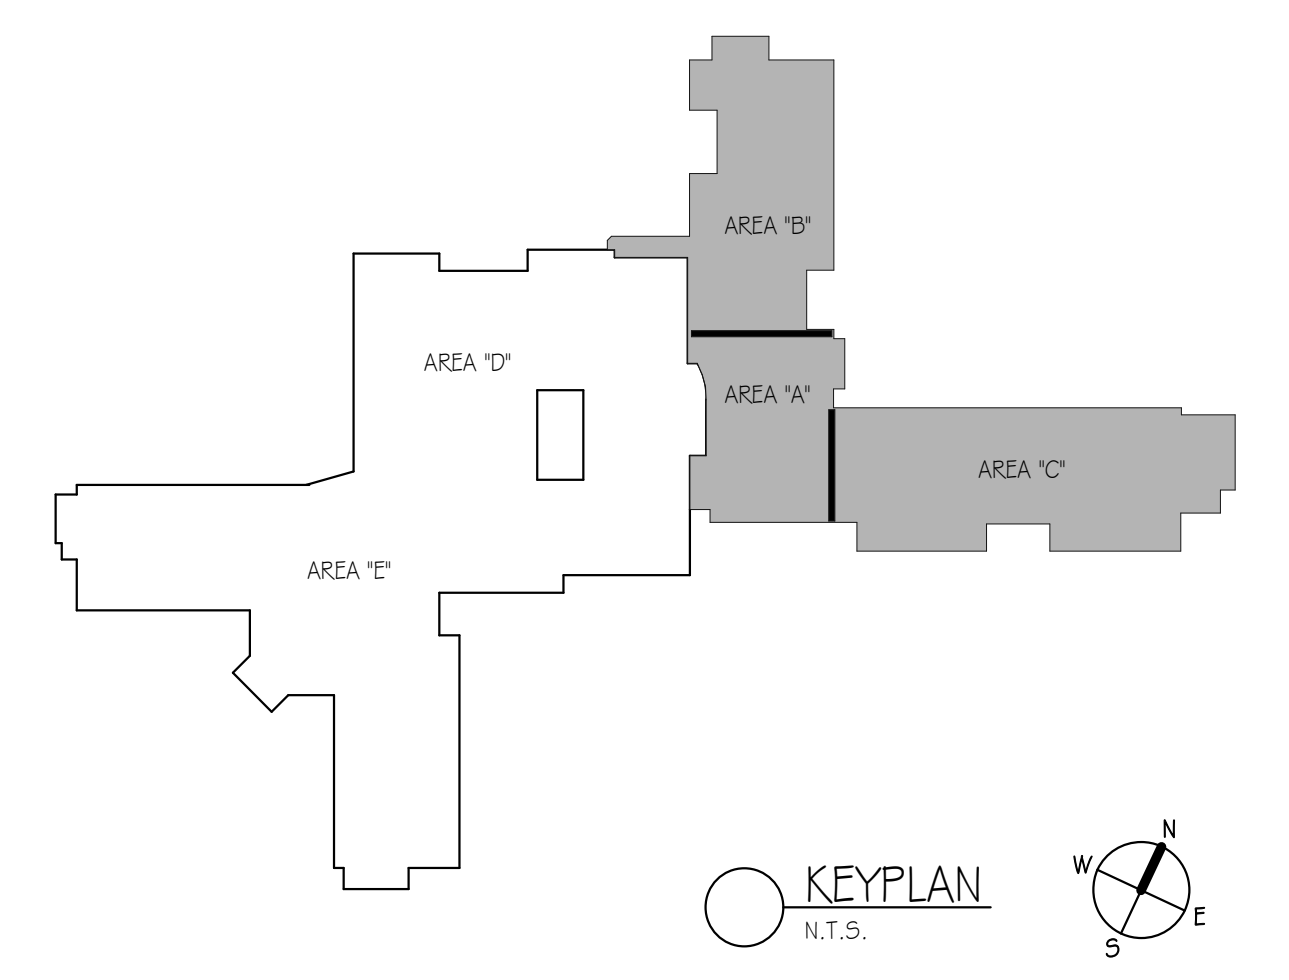

2 FLOOR PLAN - CHILD DAYCARE CENTER
1/4" = 1'-0"

PARKER AT McCARRICK - Child Daycare Center