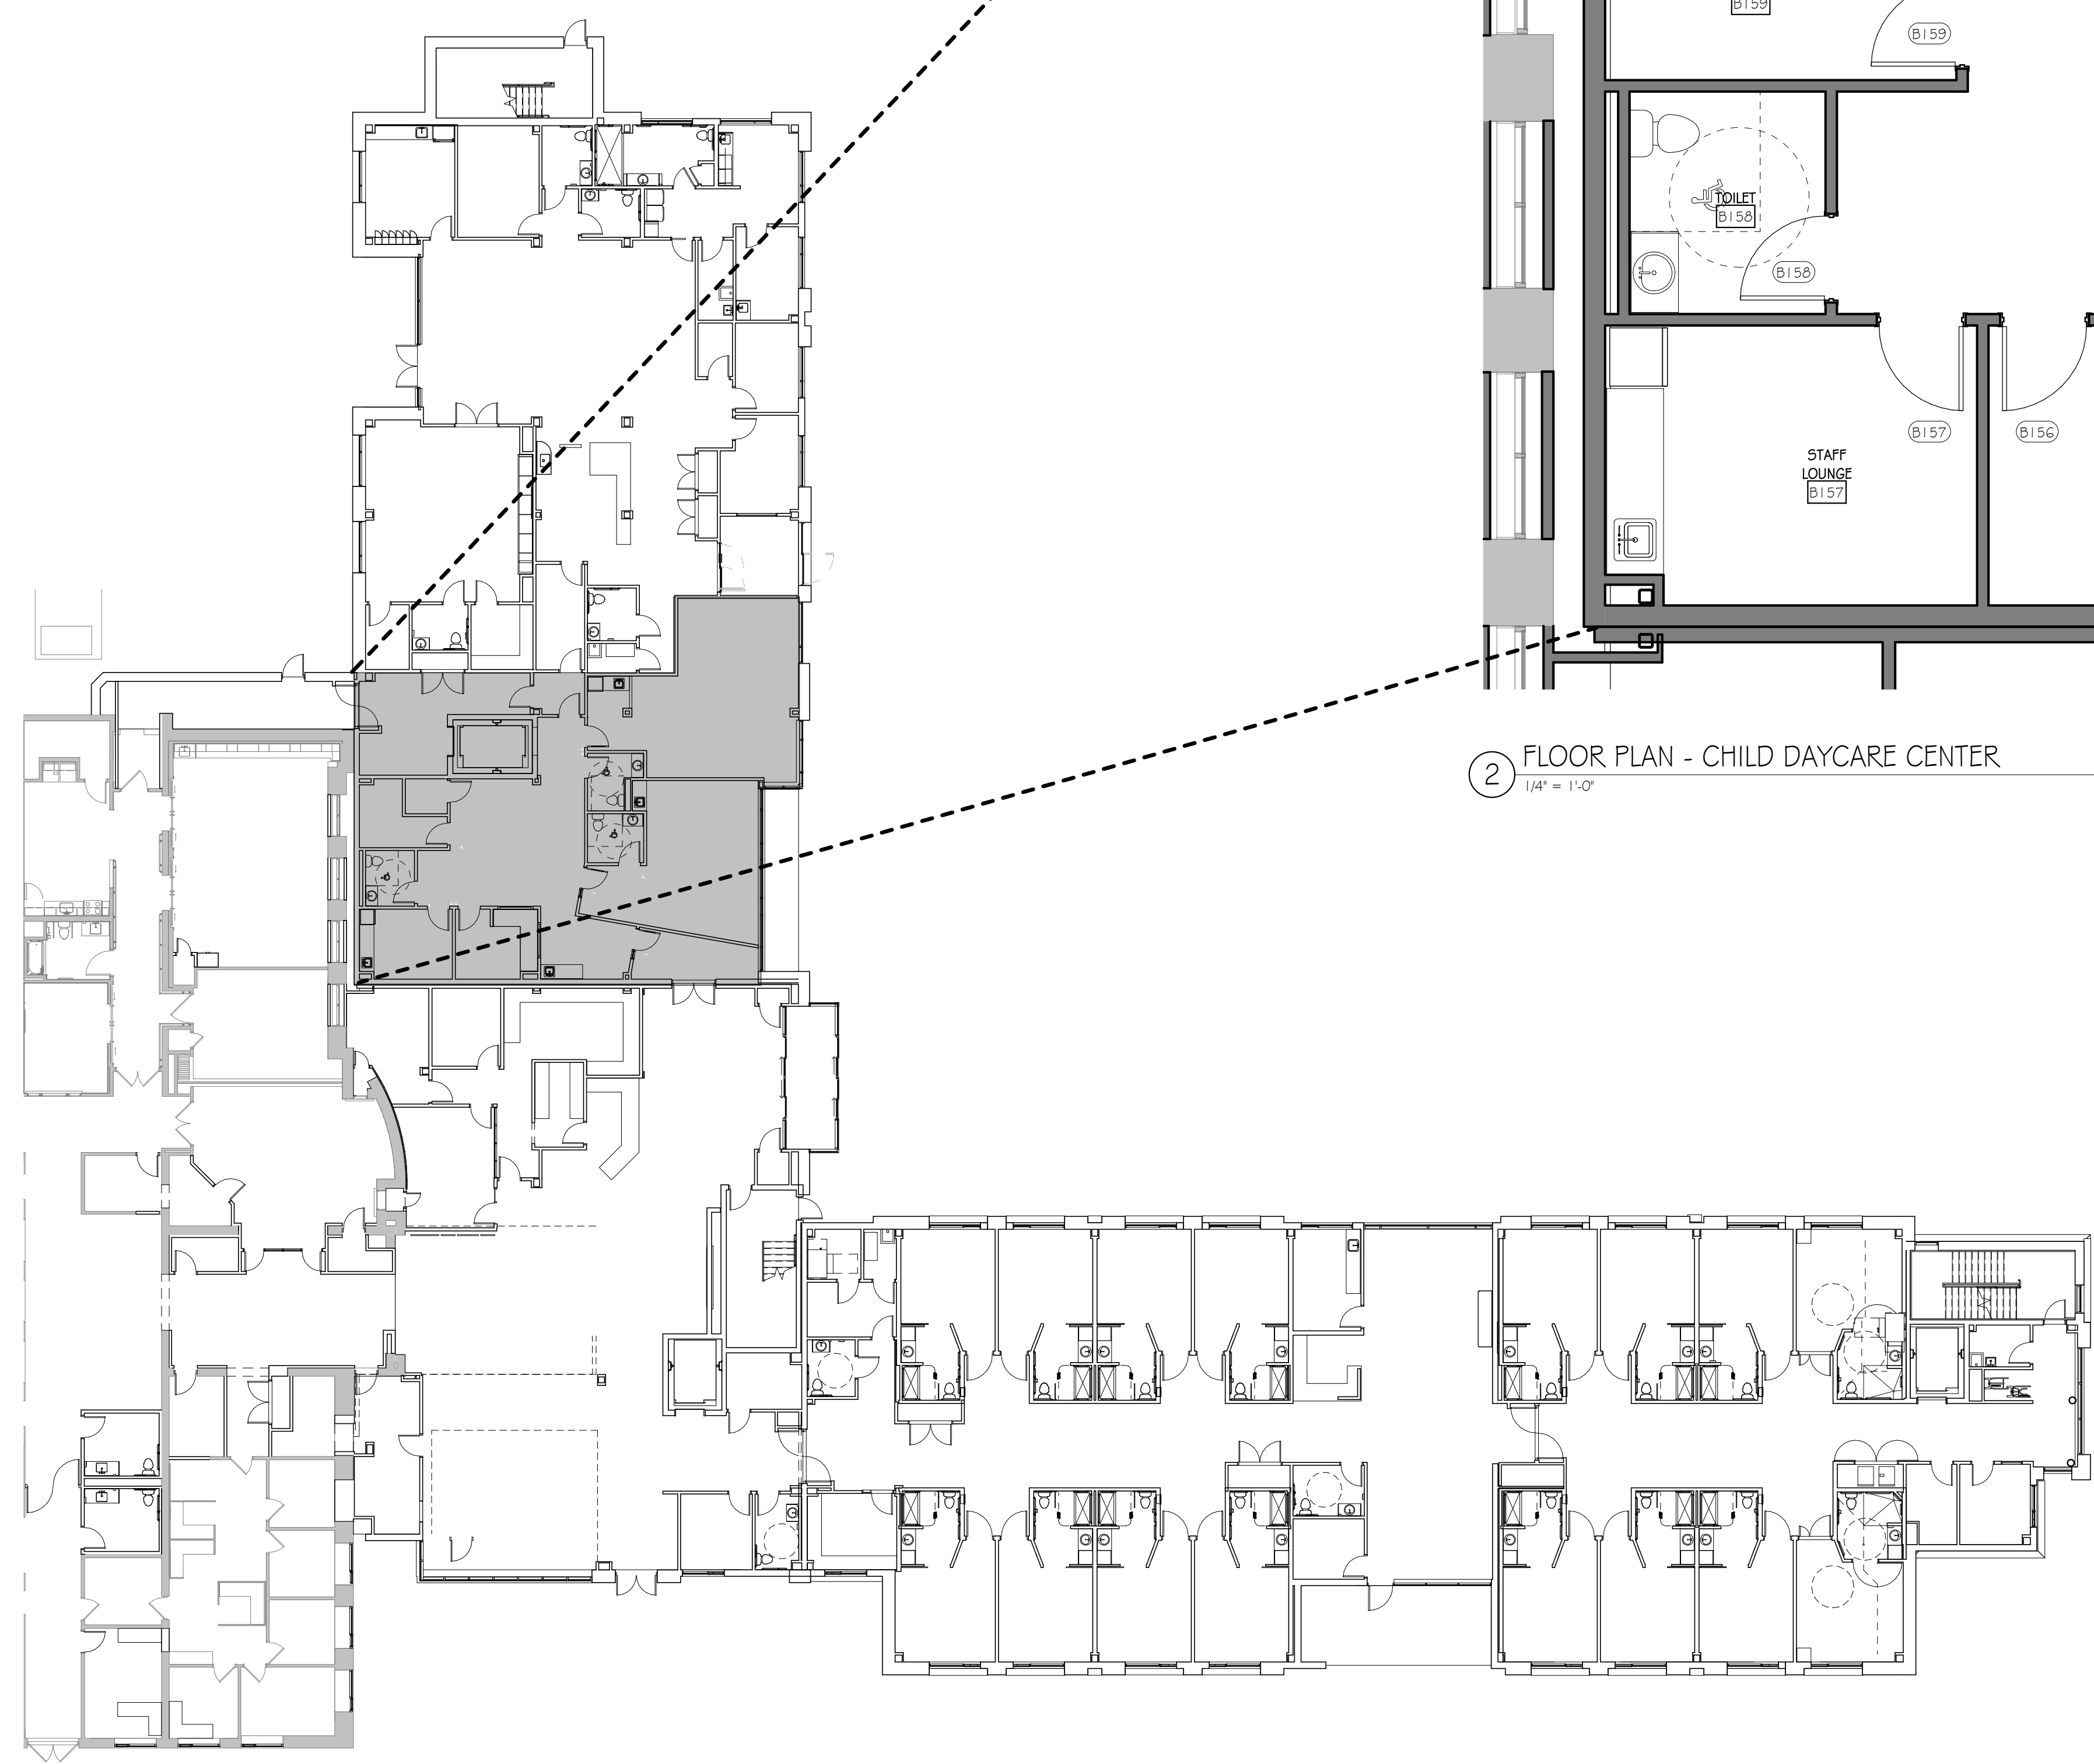

2 FLOOR PLAN - CHILD DAYCARE CENTER
1/4" = 1'-0"

PARKER AT McCARRICK - Child Daycare Center