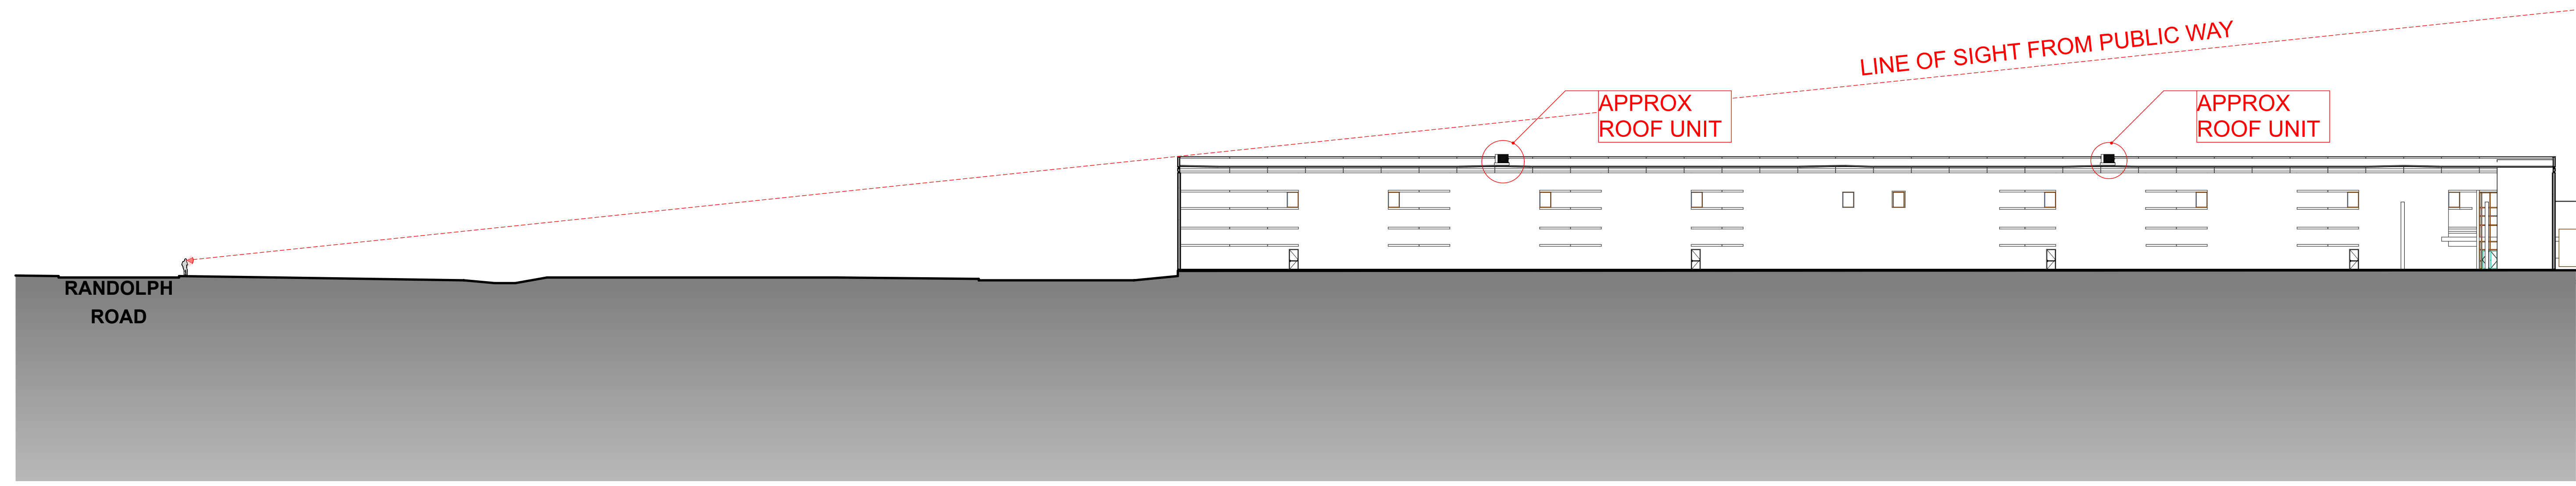

PROJECT
1100
RANDOLPH RD
WAREHOUSE
ADDITION

for
**JWH Real Estate
Holding Corp**
1100 Randolph Rd
Somerset, NJ 08873

REV	DATE	DESCRIPTION

175 10th Street
Belford, NJ 07718
732.908.7232
Pratt-DS.com

BRENDAN LEADBEATER, AIA
NJ - 21A102162200

ISSUED: 2/25/22
JOB NO: 20510

SITE SECTIONS

SD3

1 SITE SECTION
SCALE: 1" = 30'