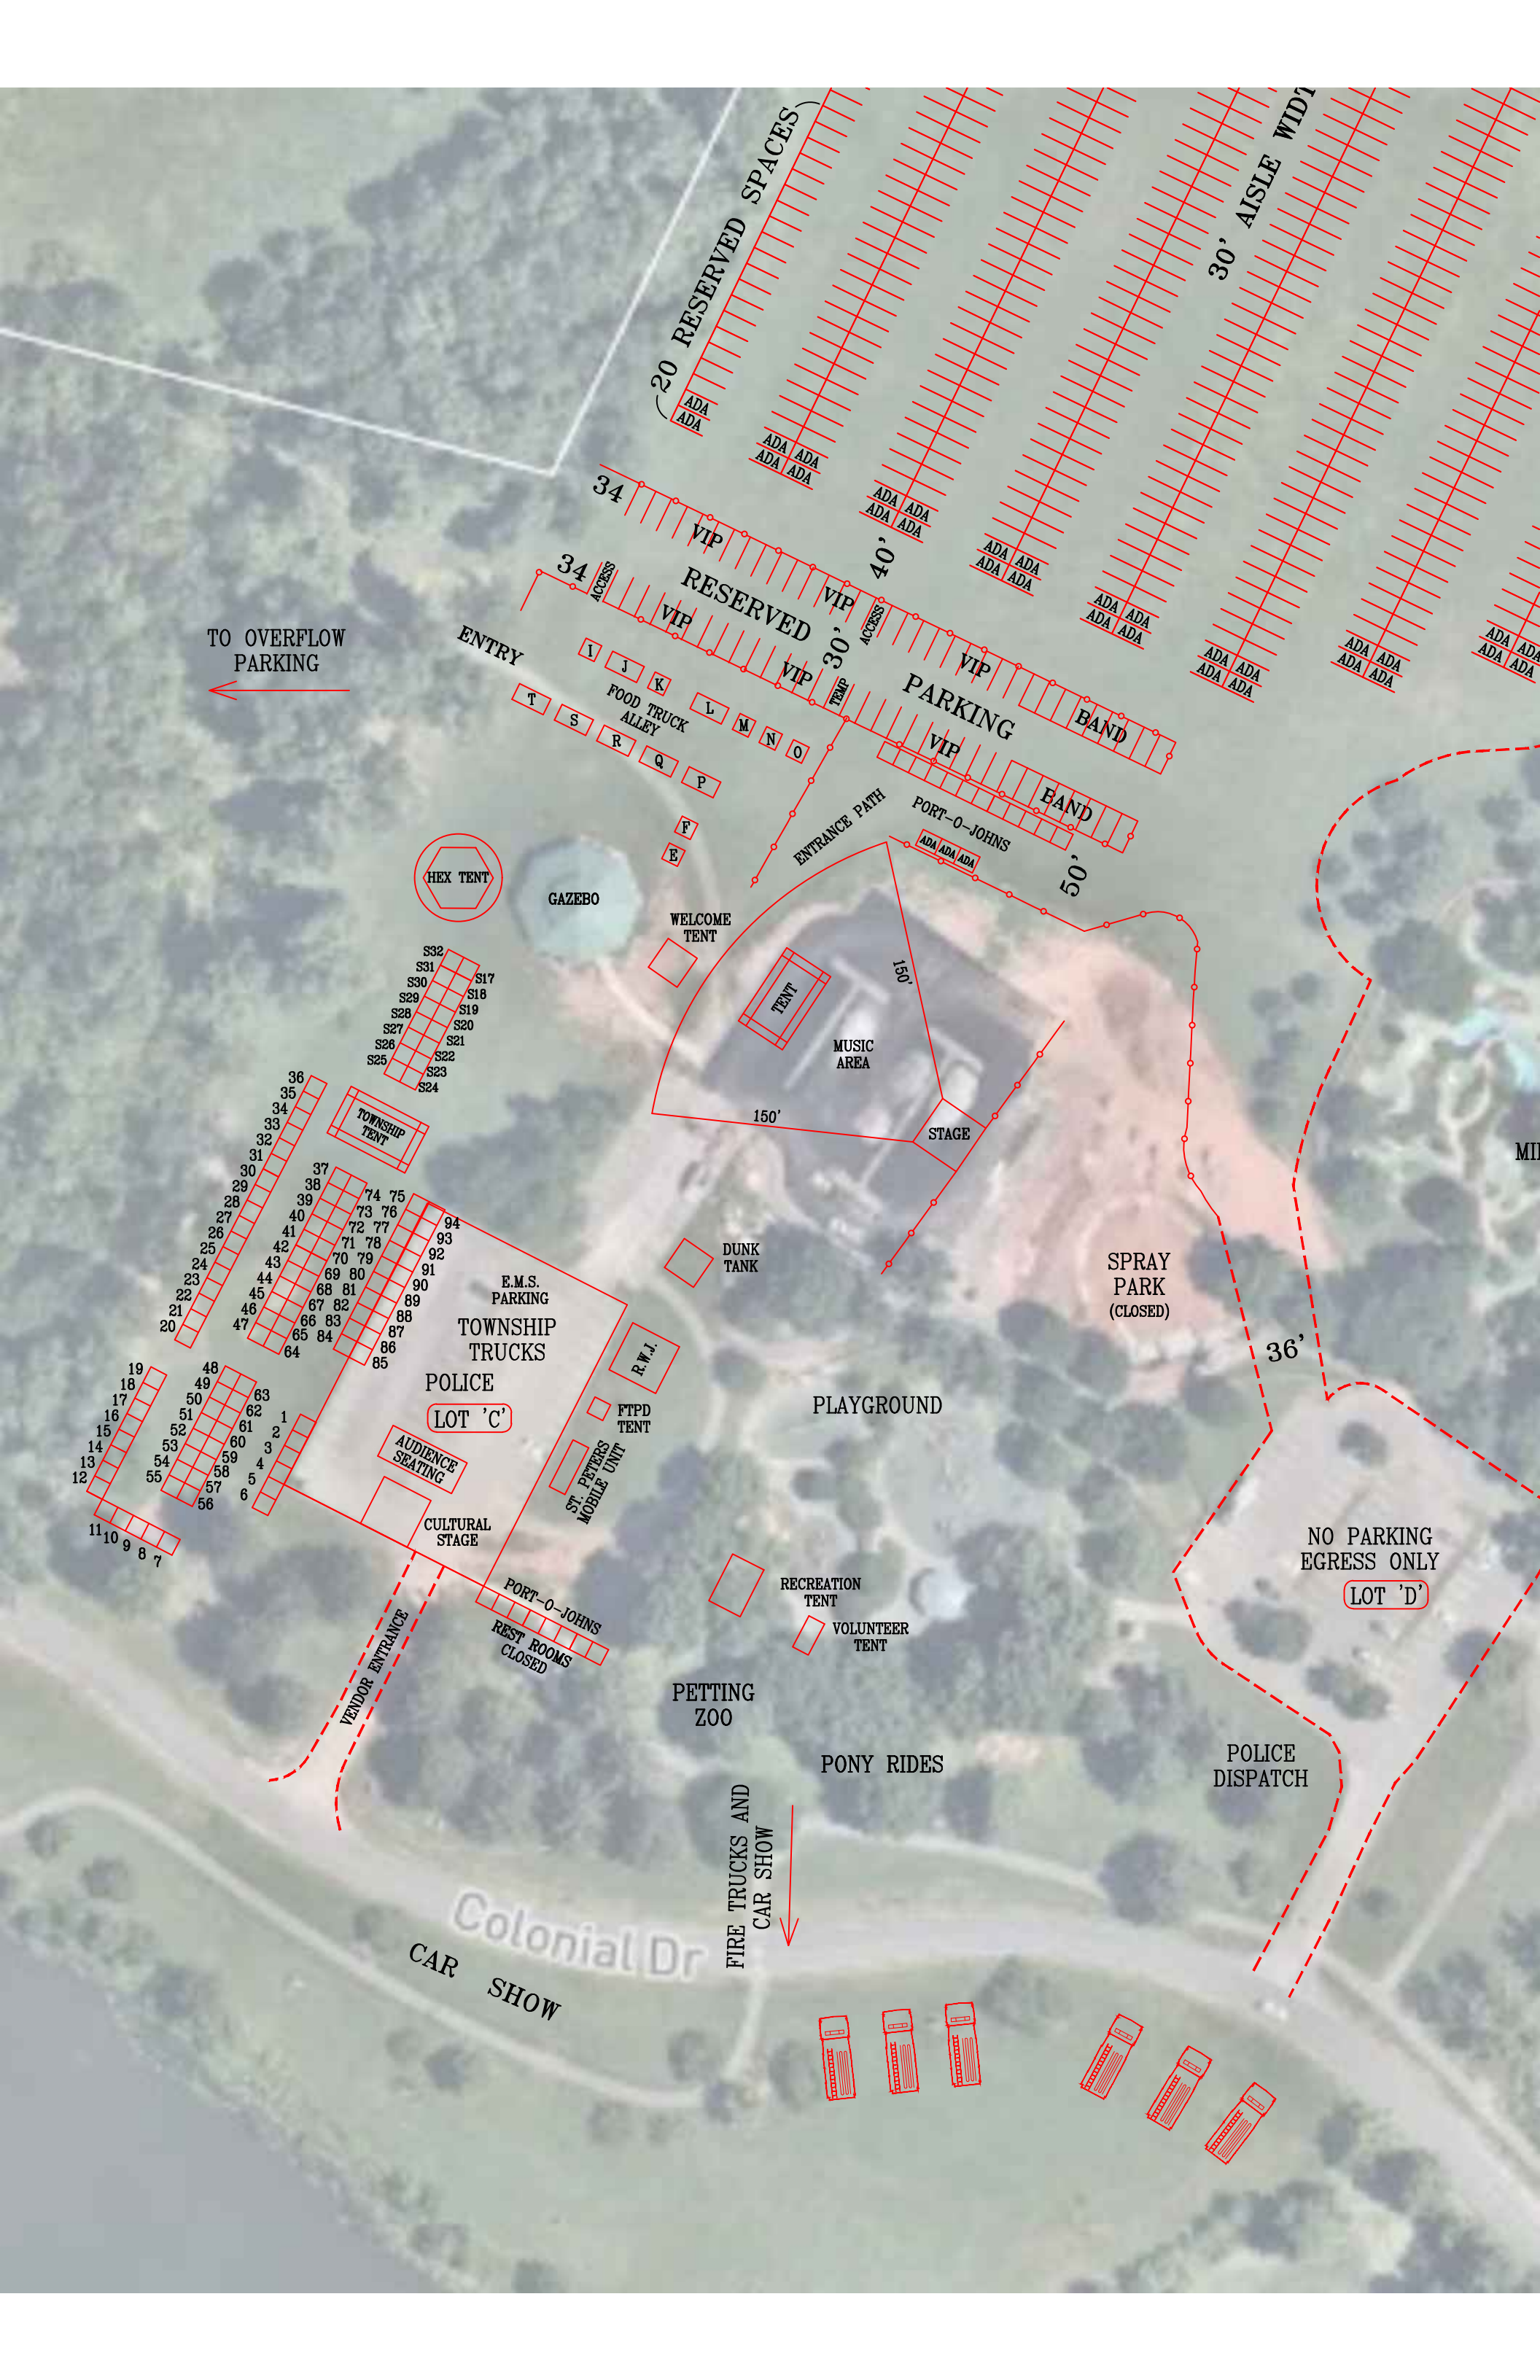

20 RESERVED SPACES

30' AISLE WIDTH

TO OVERFLOW PARKING

34

RESERVED

40'

ADA ADA

ADA ADA

ADA ADA

ADA ADA

ENTRY

34

RESERVED

30'

VIP PARKING

50'

SPRAY PARK (CLOSED)

36'

PLAYGROUND

NO PARKING EGRESS ONLY

LOT 'D'

POLICE DISPATCH

PETTING ZOO

PONY RIDES

RECREATION TENT

VOLUNTEER TENT

AUDIENCE SEATING

CULTURAL STAGE

PORT-O-JOHN'S

REST ROOMS CLOSED

TOWNSHIP TRUCKS

POLICE LOT 'C'